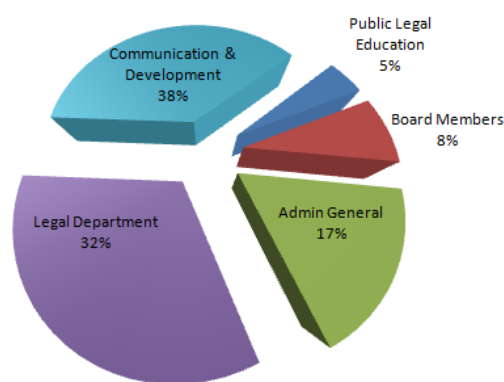

Volunteer Hours 2012-2013

VOLUNTEERS

2012-2013

ANNUAL REPORT

PRESIDENT'S REPORT

By Francesca Marzari, President

West Coast LEAF stands for the principle that equality means human rights for all: that we have a right to belong, to lead, to be free from violence, to justice, to participate in the social, political, and economic life of our society.