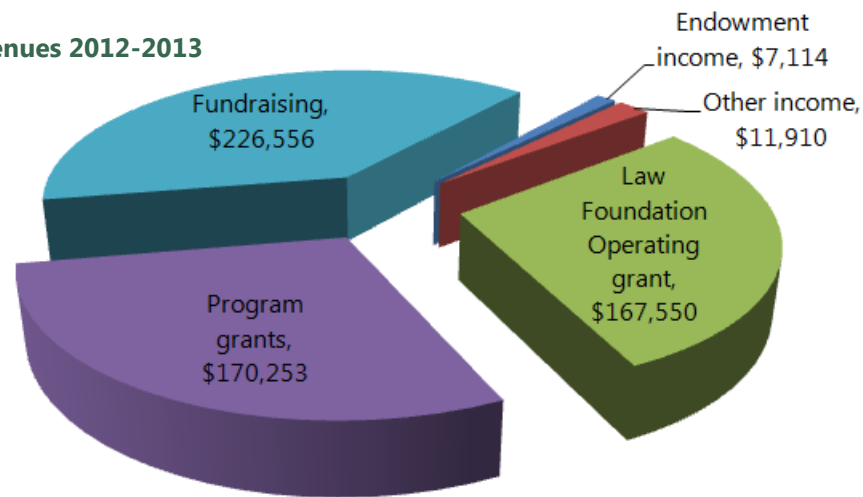

Interns

Ravneet Arora
Carolee Changfoot
Joana Coman
Courtney Danielle Northrup
Marianne Lithwick
Sumra Mahmood
Farah Malik
Rebecca Marx

Anna Marie Parayno
Chloe Rolvink
Sara Ruthnum
Kiran Sidhu
Sarah Sinclair
Brett Urano
Lina Yeom
Jane Young

Sean Aherne-Biesbroek
John Paul E Boyd
Natasha Allen
Shora Amini
Harman Bains
Nicoletta Barber
Tamara Black
Katarina Bogosavljevic
Rachel Braeuer
Kelsey Brodowich
Carmen Cheung
Yee Ting Choy
Devyn Cousineau

Kaity Cooper
Samar Dehghan
Mandavni Dhami
Joyce Dieudonne
Vahnessa Espig
Kate Freed
Maureen Gillis
Selina Gill
Cayleigh Handford
Jane Henderson
Rachel Heinrichs
Genevieve Hillsburg
Agnes Huang

Alexandra Inzunza
Bev Jacobs
Beverly Jacobs
Jiayin Jiang
Alyssa Johal
Cathy Keum
Puneet Klar
Leslie Lassalle
Chelsey Lee
Eun Lee
Goldie Leoppky
Carla Lewis
Shuying Li

Lindsay Lyster
Elle Marsh
Lexi Marsh
Ashley McClare
Cori McGuire
Caitlin Meggs
Joanna Mendell
Norine Mendell
Sahira Memon
Dia Montgomery
Naomi Moses
Cait Murphy
Nancy Newman

Clea Parfitt
Alisha Parmar
Irene Peter
Heather Ritzer
Lisa Sammartino
Sandra Sarsfield
Daniel Shih
Ram Sidhu
Elin Sigurdson
Margaret Soles
Kendra Shupe
Zara Suleman
Menka Sull

Ruth Lea Taylor
Kate Tierney
Amber Timothy
Anton Truong
Anna Tyurina
Magnolia Villalobos
Kay Vinall
Avandi Wallace
Karen Whonnock
Janet Winteringham
Hedy Wong
Xiaoyue Zhang
Srdja Zivkov

Revenues 2012-2013