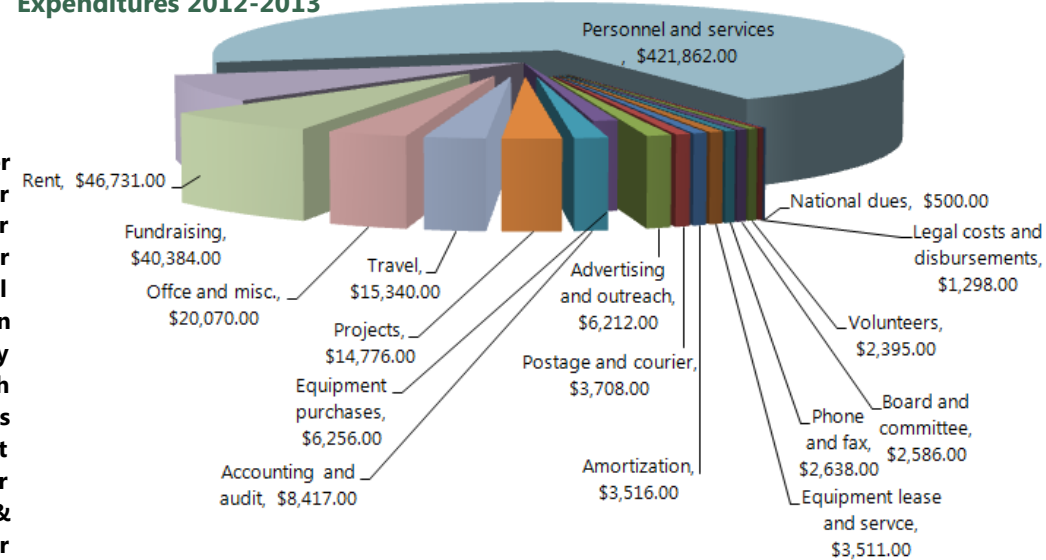

Expenditures 2012-2013

GOODBYES

A fond farewell to outgoing board and staff: Feri Dehdar, Janet Wilson-McManus, Pam Bhatti, Deanna Ogle, Alison Wolf, Ram Sidhu, Barb Barker, and Adam James. Thank you for all your wonderful contributions!